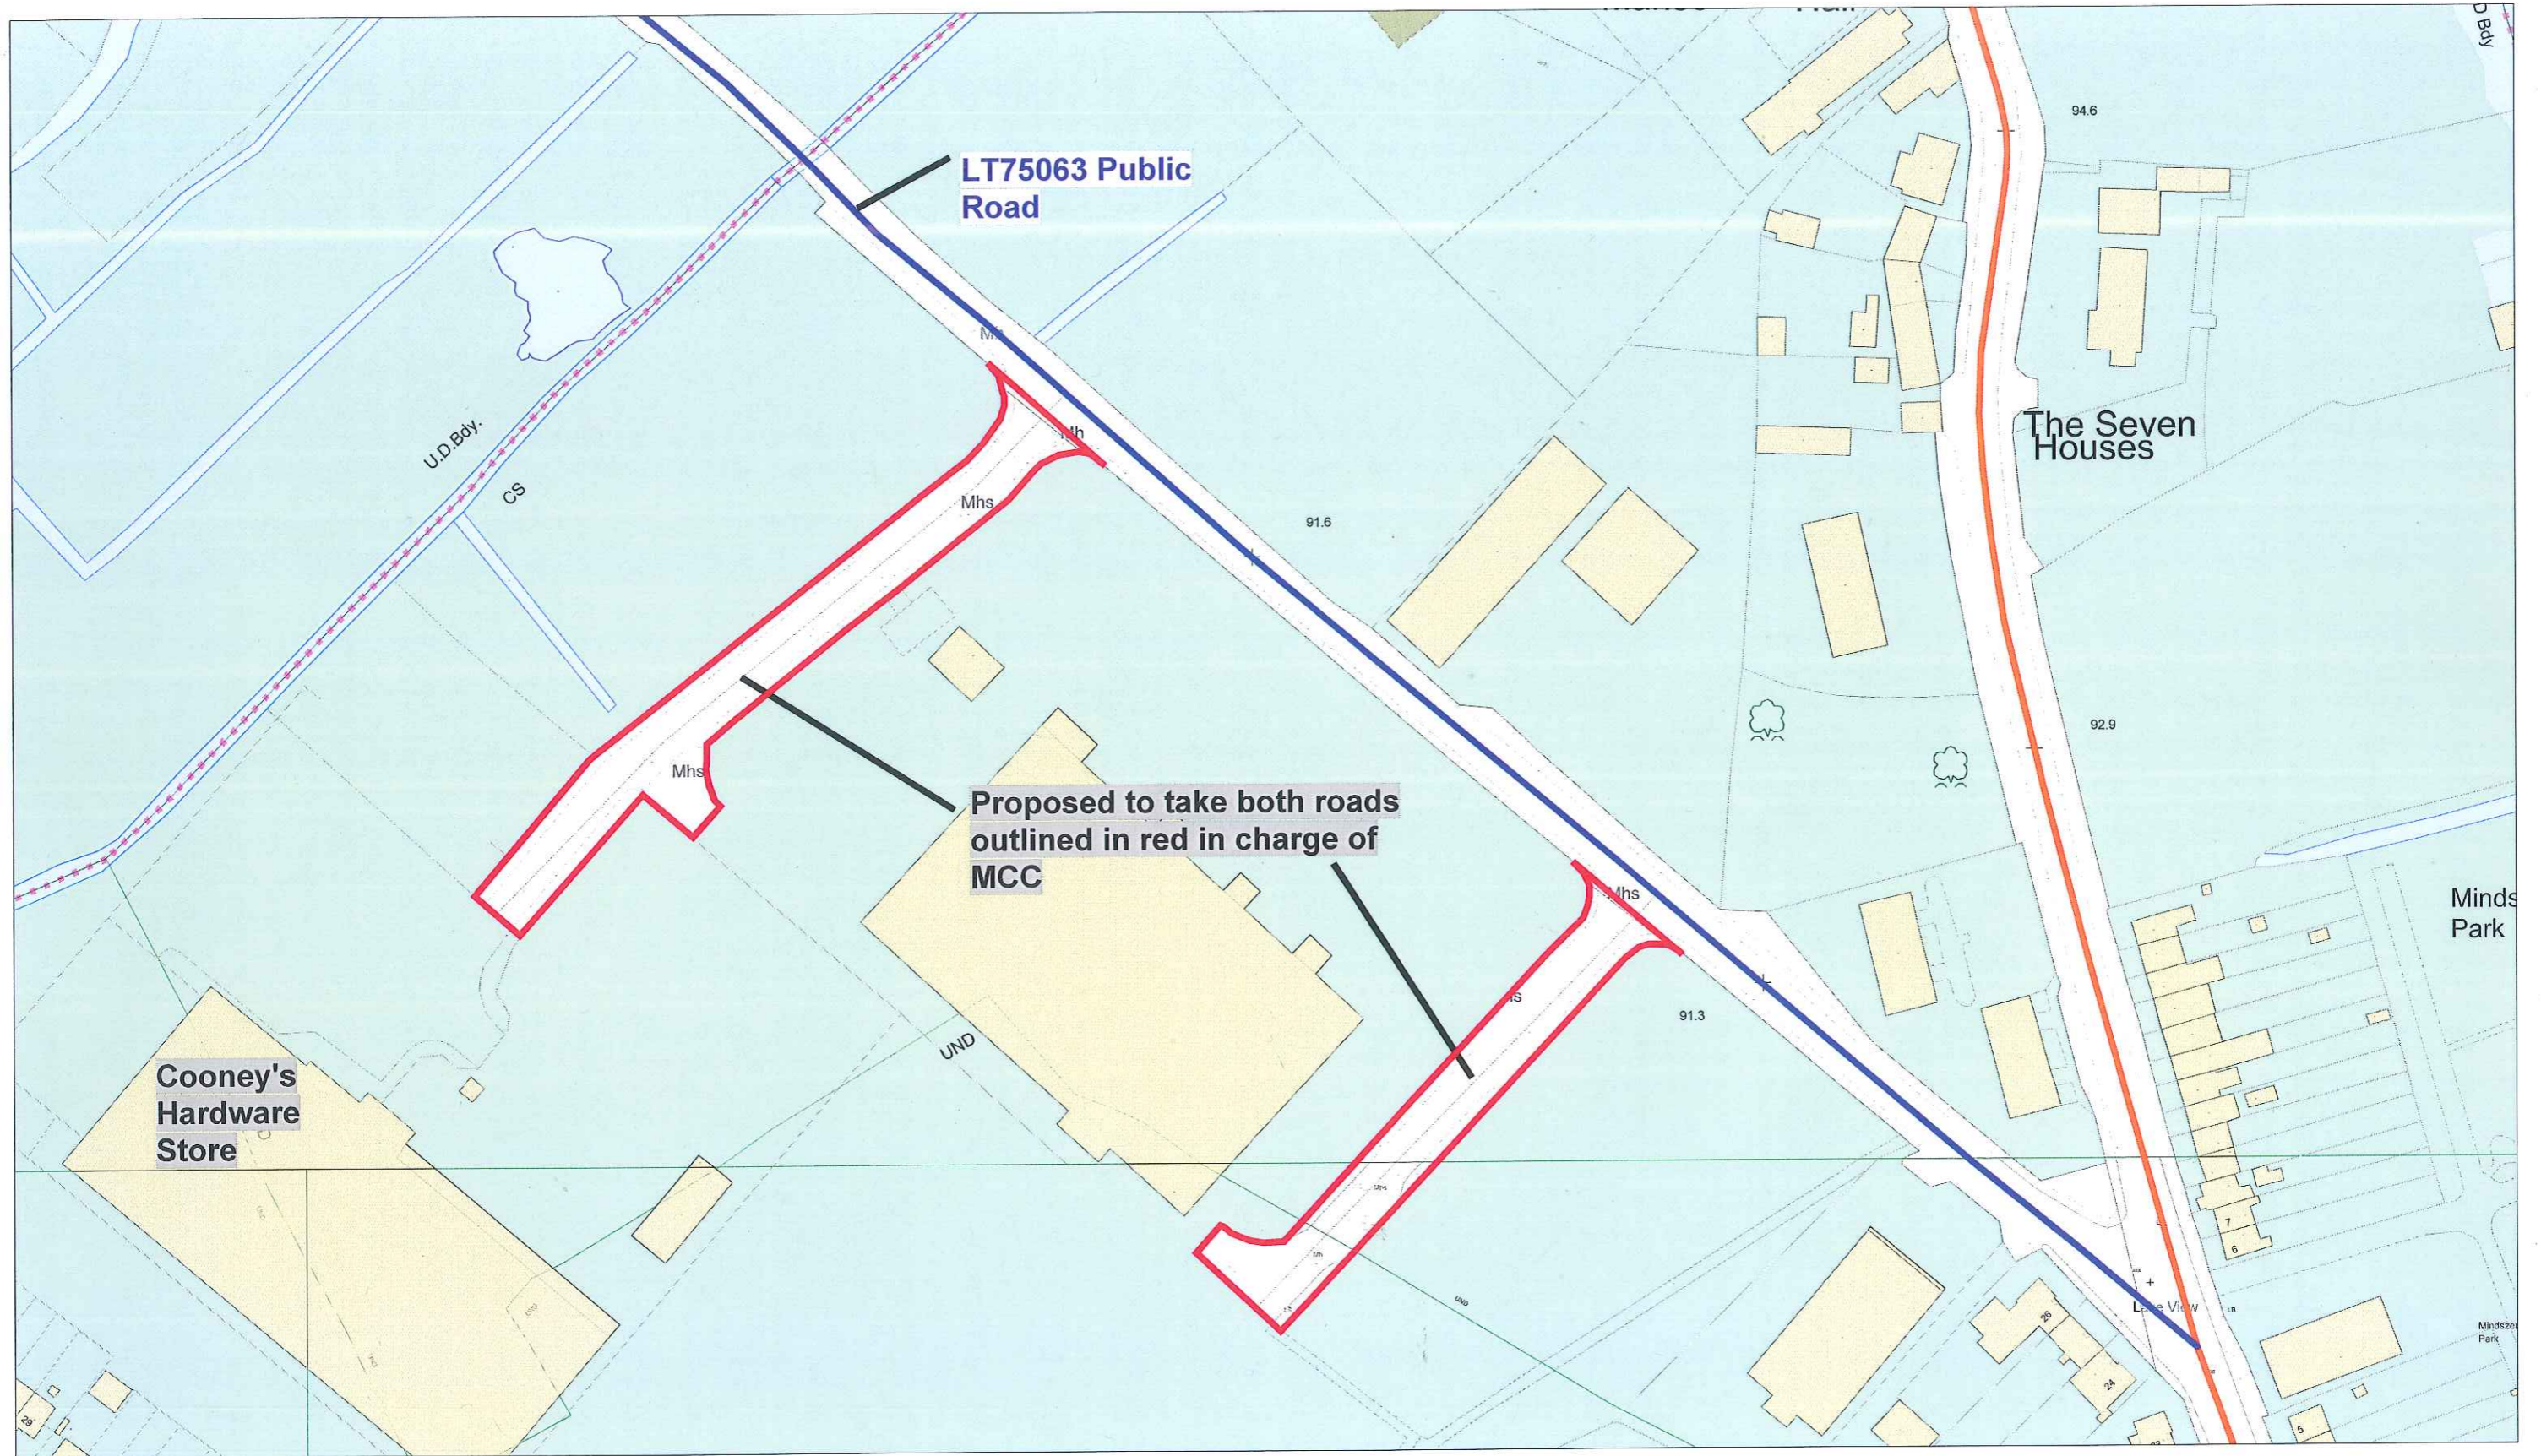

Proposed to Take Both Roads Outlined In Red in Charge of By MCC.

Comhairle Chontae Mhuineacháin,
Oifigi Contae,
An Gleann,
Muineachán.
Guthá 047 30500

Monaghan County Council,
County Offices,
The Glen, Monaghan
Phone: 047 30500
Fax: 047 82739

Project:

Taking in Charge Both Roads Outlined in Red

© Ordnance Survey Ireland. All rights reserved.
Licence number 2010/03 CCMA/Monaghan County Council.

Drawn By:	J.Durnin
Survey By:	J.Durnin
Date:	03:06:16
Scale:	1:1250 on A3 Landscape